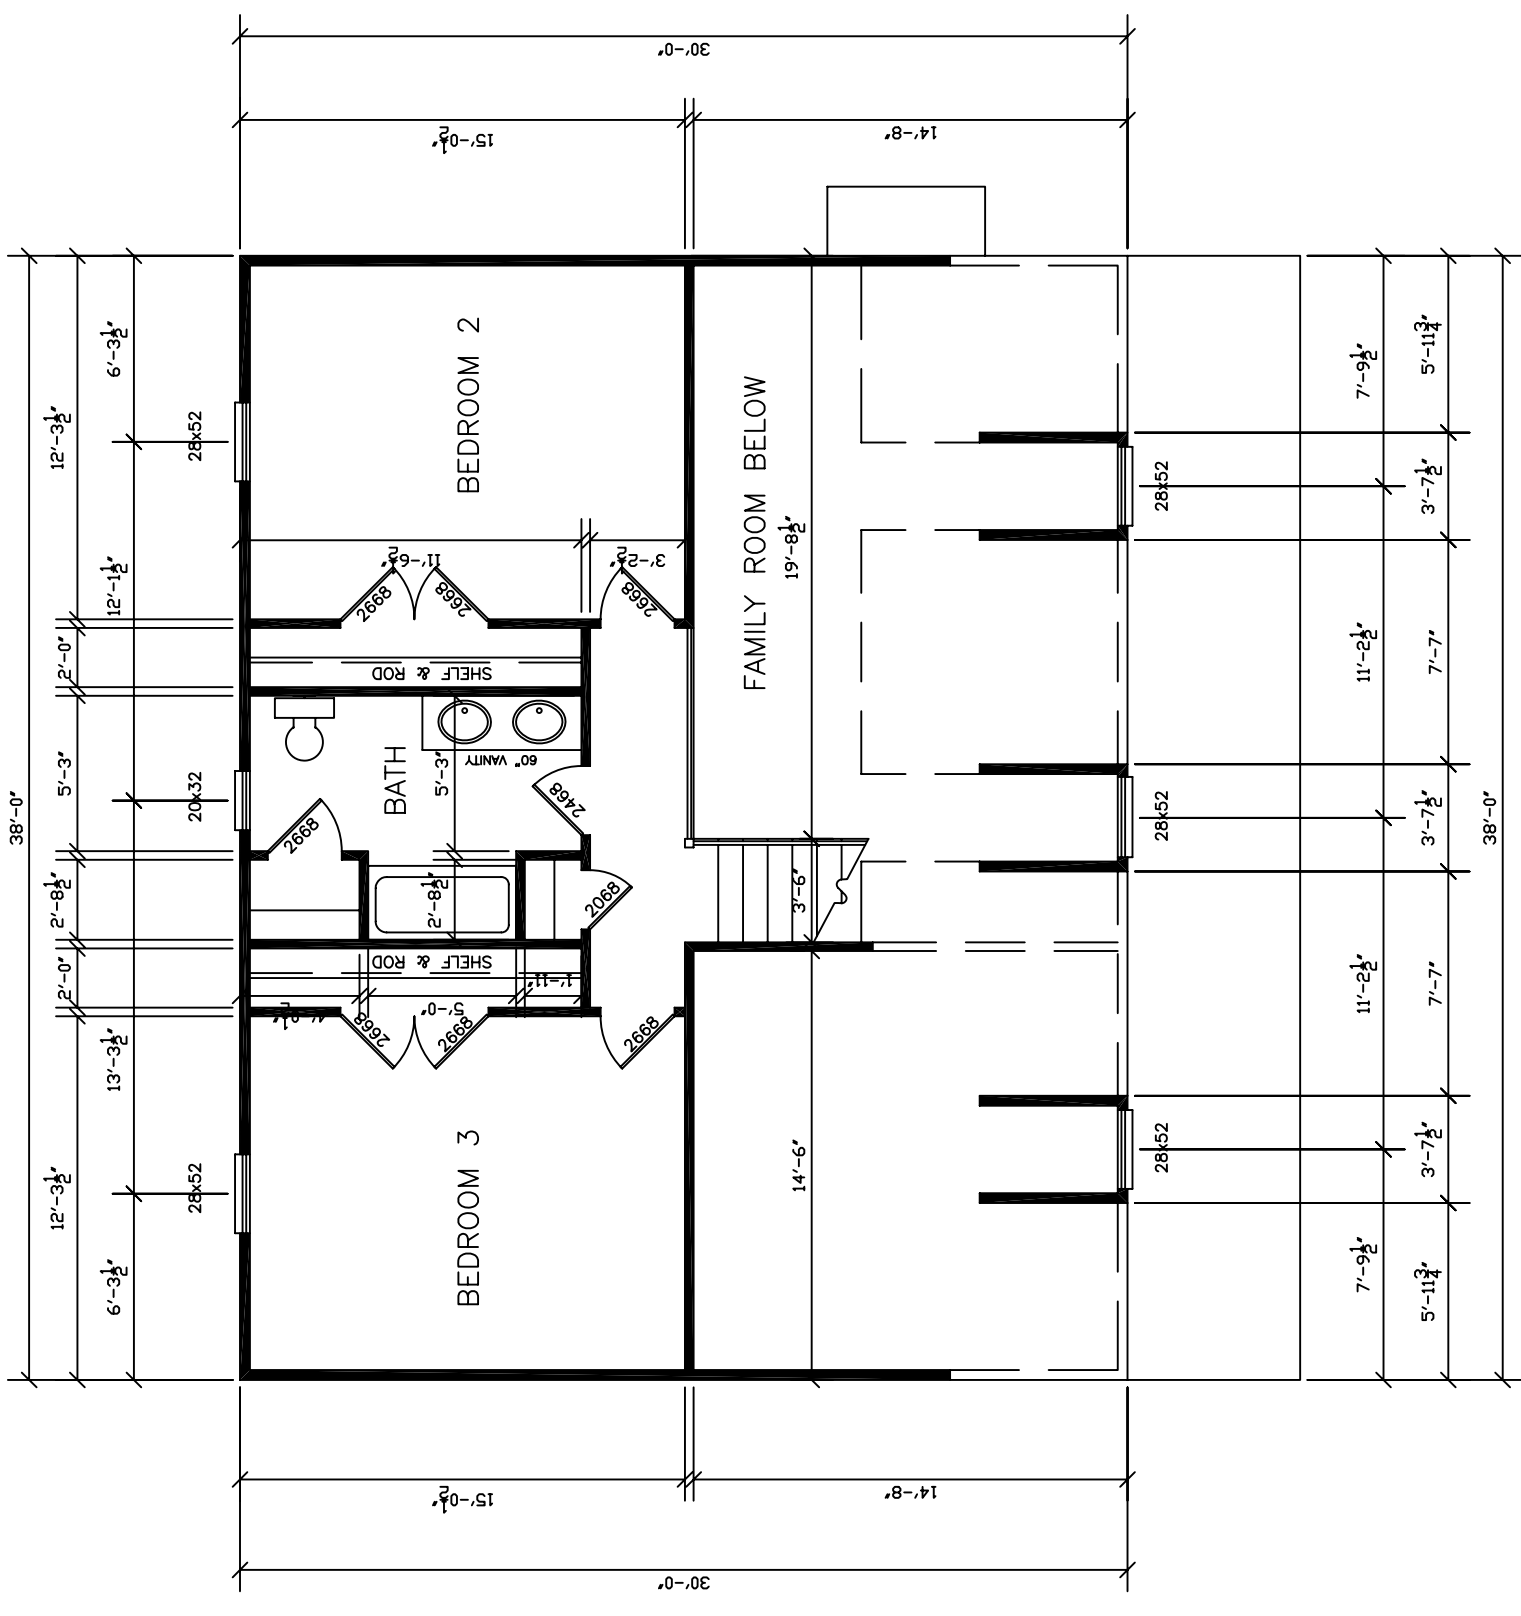

540-890-2970

www.virginiaridge.com

DESIGNED BY
FRANK BETZ ASSOCIATES, INC.
1800 LAKE PARK DRIVE/SUITE 101
SMYRNA, GEORGIA 30080
404/431-0888

THE BARTLETT
Lot 11
1710SF

DATE: 03/01/05

SHEET: A-2

SECOND FLOOR PLAN